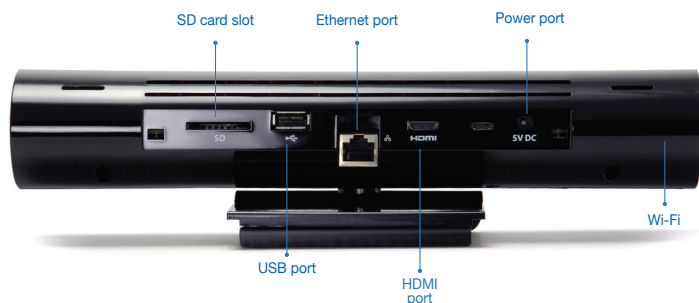

Plug & Play Setup

Anyone can set up and use a telyHD Base Edition in minutes. No personal computer required, no technical support needed. Just plug in to your Ethernet network and any standard HDTV to get started.

Skype Certified

The telyHD Base Edition appliance includes built-in high-definition Skype video calling for easy point-to-point connections to any Skype enabled device including smartphones, tablets, laptops and desktop personal computers.

telyHD Base Edition

Product Specifications: (For more detail, please visit our website at tely.com/products)

Package includes

- telyHD appliance with camera, privacy shutter, codec, microphone array, universal mount
- 7-button remote control
- HDMI cable
- AC power adapter
- 1 year software updates