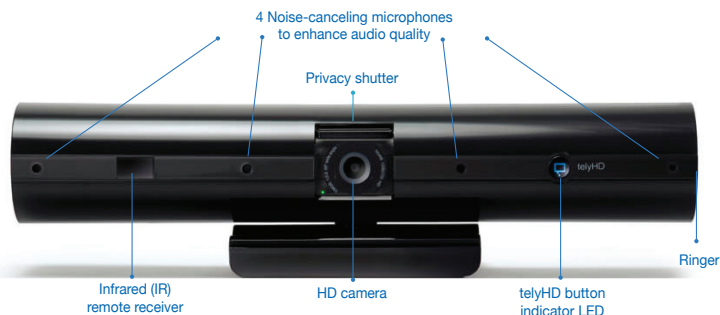

Plug & Play Setup

Anyone can set up and use a telyHD Base Edition in minutes. No personal computer required, no technical support needed. Just plug in to your Ethernet network and any standard HDTV to get started.

Skype Certified

The telyHD Base Edition appliance includes built-in high-definition Skype video calling for easy point-to-point connections to any Skype enabled device including smartphones, tablets, laptops and desktop personal computers.

telyHD Base Edition

Product Specifications: (For more detail, please visit our website at tely.com/products)

Package includes

- telyHD appliance with camera, privacy shutter, codec, microphone array, universal mount
- 7-button remote control
- HDMI cable
- AC power adapter
- 1 year software updates